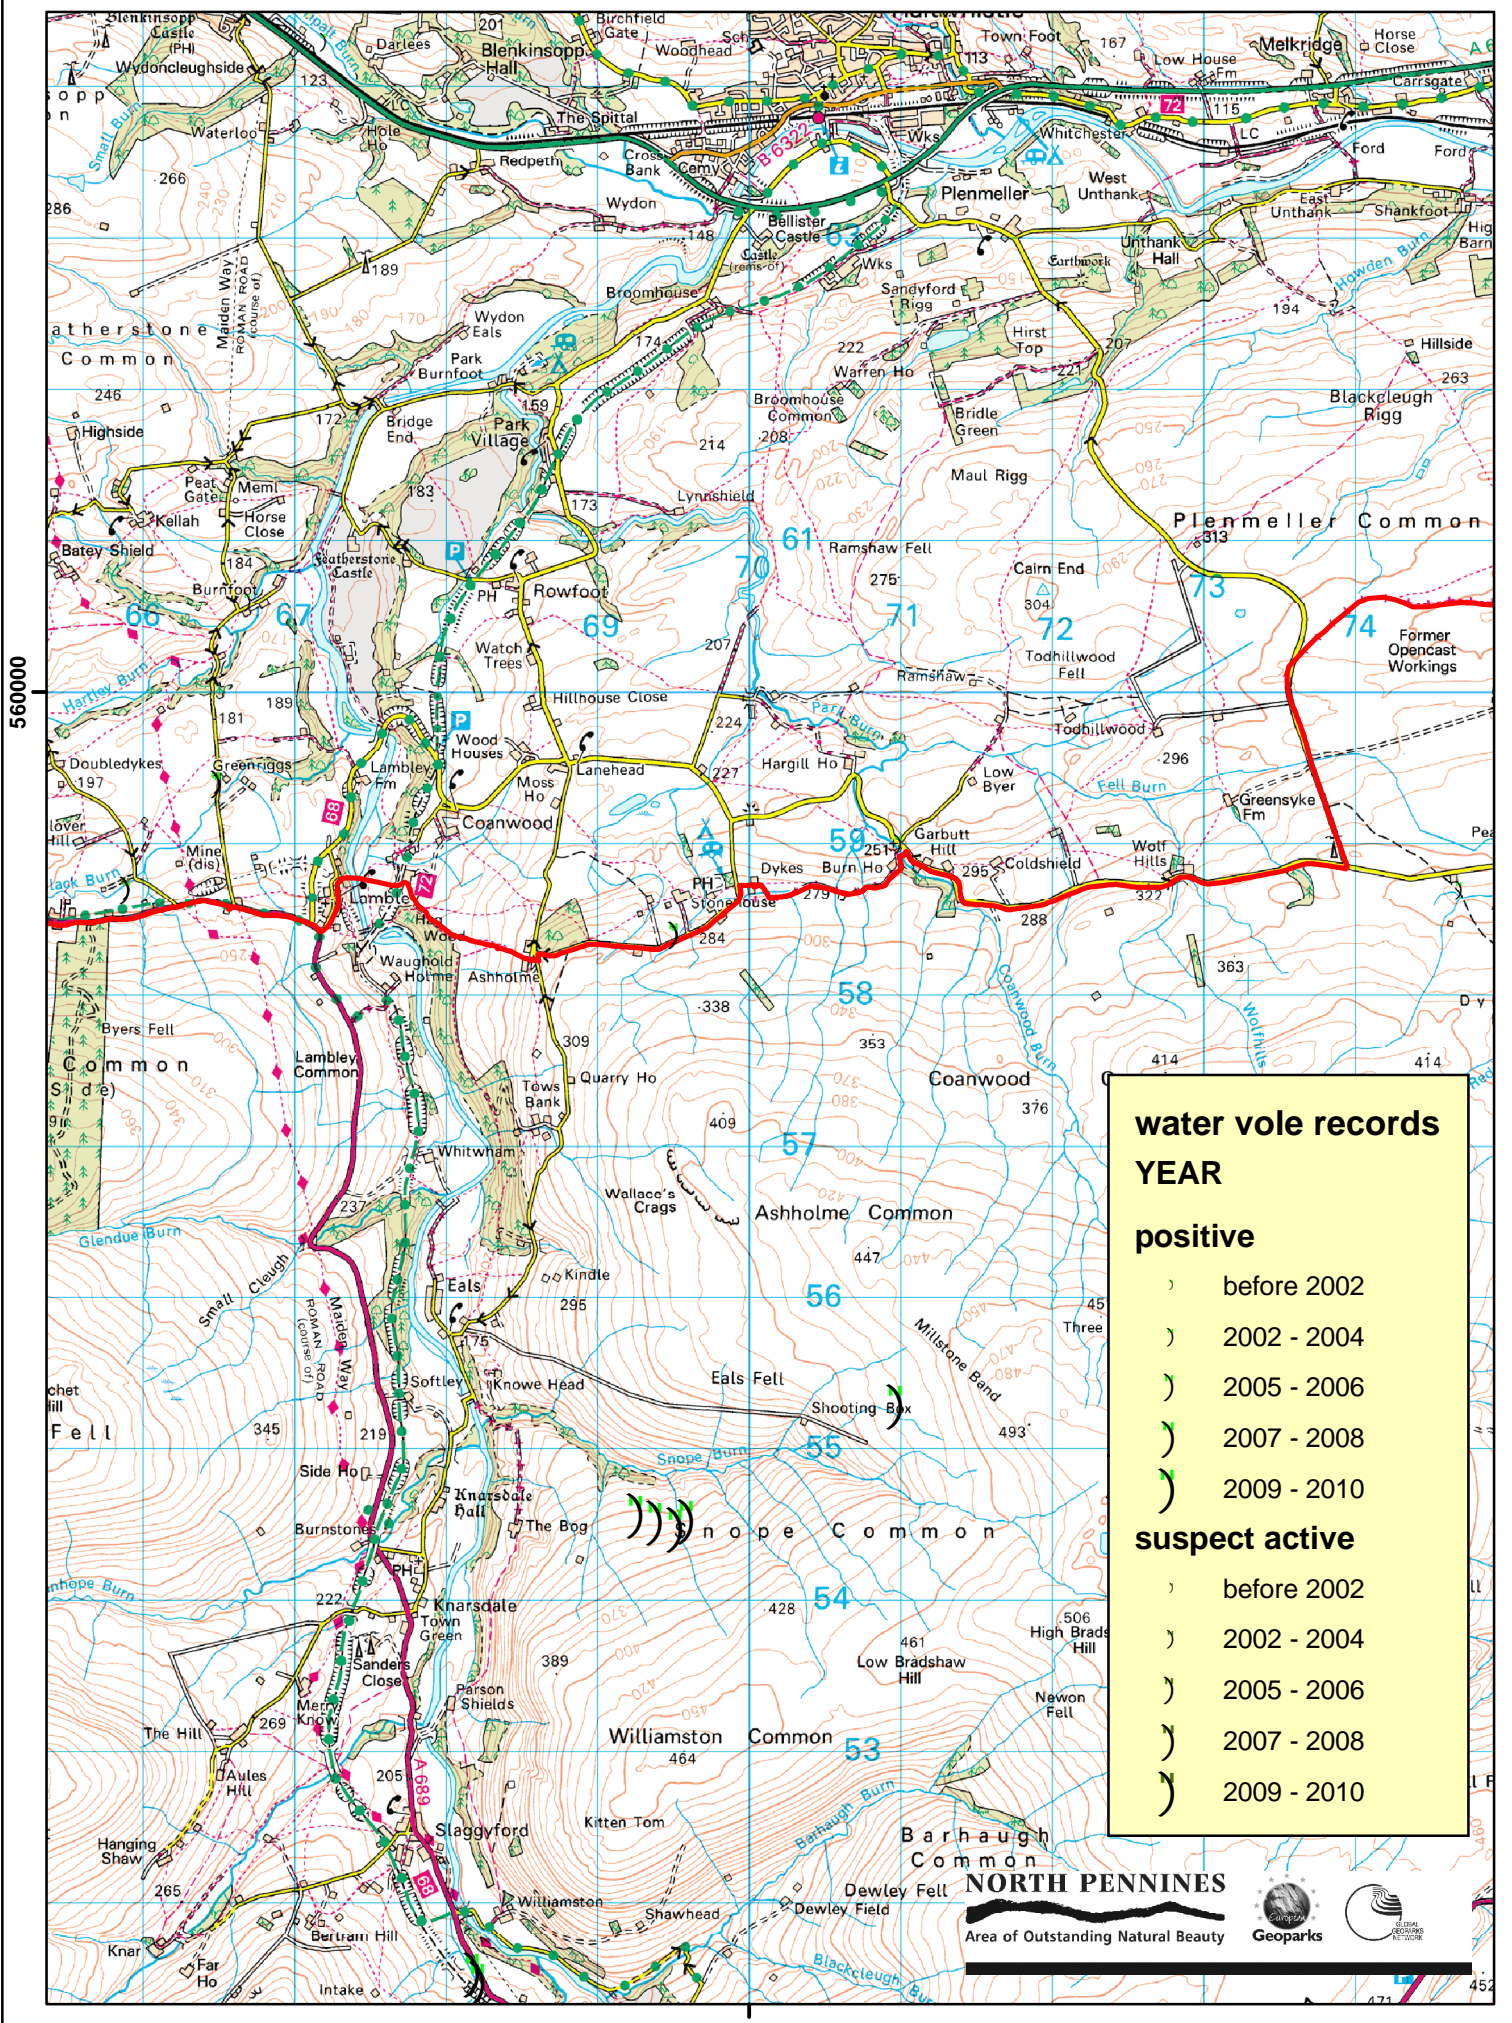

South Tyne water vole distribution

1:50,000

water vole records

YEAR

positive

- before 2002
- 2002 - 2004
- 2005 - 2006
- 2007 - 2008
- 2009 - 2010

suspect active

- before 2002
- 2002 - 2004
- 2005 - 2006
- 2007 - 2008
- 2009 - 2010