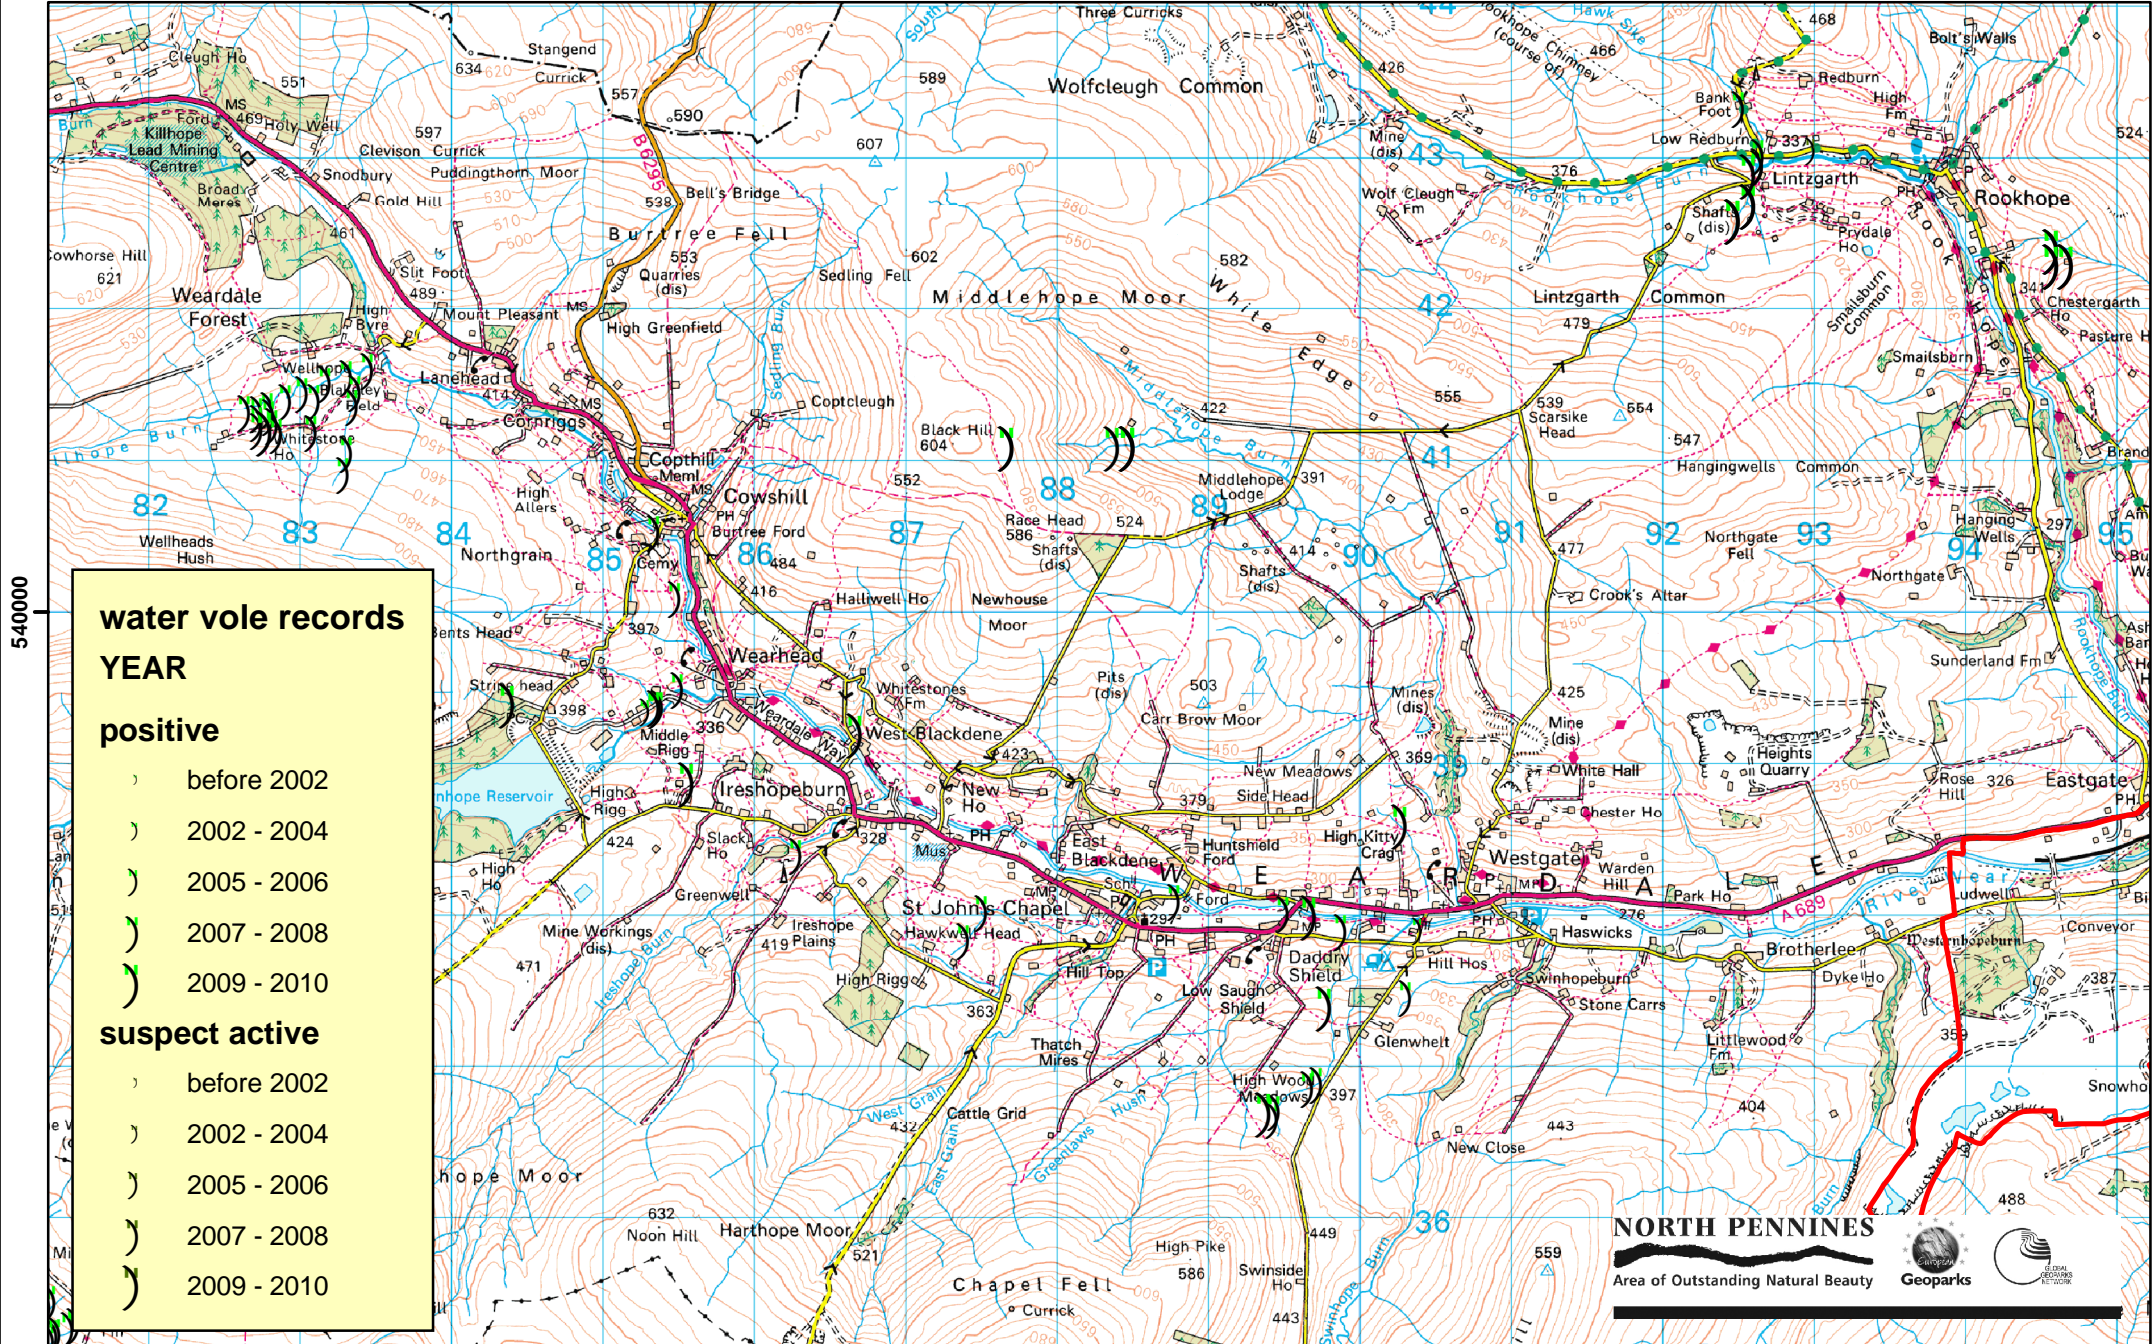

Upper Weardale water vole distribution

1:50,000

540000

390000

NORTH PENNINES
Area of Outstanding Natural Beauty
Geoparks