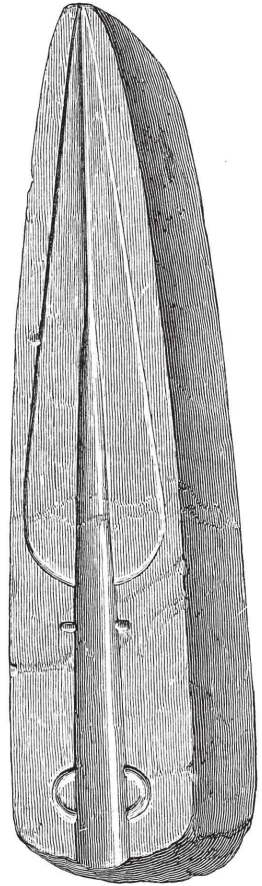

A a

B. a

SCALE $\frac{1}{4}$ SIZE

A b

THE DOUBLE STONE MOULDS
FOR CASTING SPEAR HEADS AND CORES,
FROM CROGLIN, CUMBERLAND.