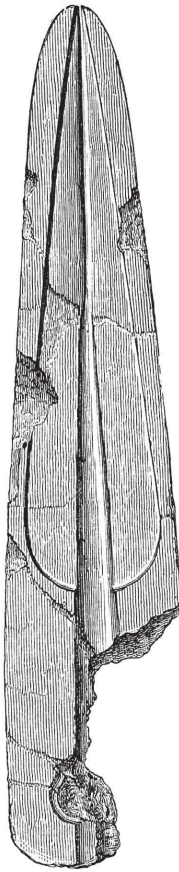

A a

B. a

SCALE $\frac{1}{4}$ SIZE

A b

THE DOUBLE STONE MOULDS
FOR CASTING SPEAR HEADS AND CORES,
FROM CROGLIN, CUMBERLAND.